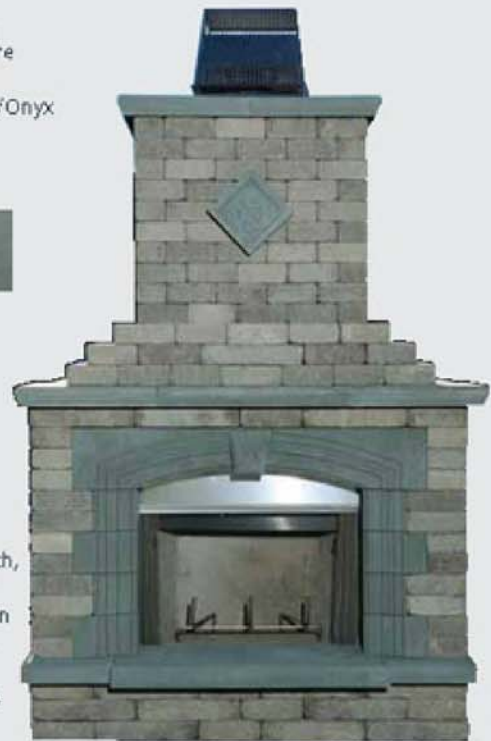

Cambridge Pre-Packaged Olde English Paver Outdoor Fireplace Kit

(See Photo Right)

Designed with small individual paver units, the Cambridge Pre-Packaged Olde English Paver Fireplace Kit has all the characteristics of a traditional brick fireplace. This fireplace is truly elegant and is pre-packaged complete with three pallets of Olde English Pavers, six concrete lintels and a top of the line Lennox™ stainless steel fireplace. It features stainless steel curtain pull screens, a stainless steel fire grate, a 4-foot high, air-cooled chimney and black powder coated termination cap complete with galvanized flashing. Also standard are refractory brick panels inside the firebox and five 6" x 6" polished granite tiles for the face on the front of the unit. Shipped as a wood burning unit, the fireplace can also be converted to gas. Only minimal cutting of approximately 23 pcs. of Olde English Pavers is required. See instructions. Step-by-Step instructions in English and Spanish are included.

Cambridge Pre-Packaged Olde English Paver Fireplace Kit With Cast Stone Surround

(See Photo Left)

Complete with a square design Cast Stone Fireplace Surround, full width hearth and 8 1/8" x 8 1/8" square medallion. Cast stone is available in 2 color choices: Bluestone and Chestnut. Fireplace is shown in Toffee/Onyx with Cast Stone Surround in Bluestone.

Available Surround Colors

Cambridge Pre-Packaged Olde English Paver Fireplace Kit With Cast Stone Surround Deluxe

(See Photo Right)

Complete with an arched design Cast Stone Fireplace Surround, full width hearth, mantel, chimney cap and 8 1/8" x 8 1/8" square medallion. Cast stone is available in 2 color choices: Bluestone and Chestnut. Fireplace is shown in Onyx/Natural with Cast Stone Surround Deluxe in Bluestone.